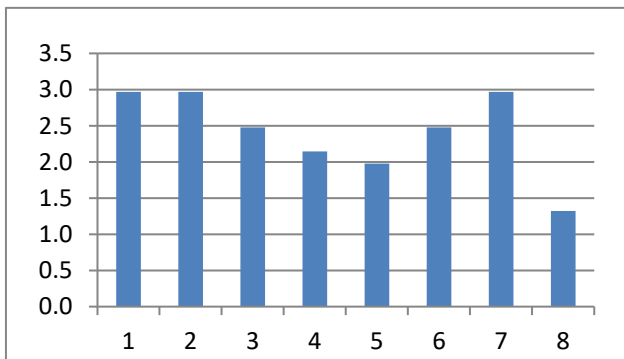

Management Lessons From Ancient India(MBEV-1005)

CO-PO	PO1	PO2	PO3	PO4	PO5	PO6	PO7	PO8	PSO1	PSO2	PSO3	PSO4
CO1	3	3	2	2	2	2	3	1	3	3	2	2
CO2	3	3	2	2	2	2	3	2	3	3	2	2
CO3	3	3	3	1	2	2	3	2	3	3	2	2
CO4	3	3	3	3	2	3	3	1	3	3	2	2
CO5	3	3	2	3	2	3	3	1	3	3	2	3
CO6	3	3	3	2	2	3	3	1	3	3	3	2
AVG	3.0	3.0	2.5	2.2	2.0	2.5	3.0	1.3	3.0	3.0	2.2	2.2

Actual CO attainment		PO1	PO2	PO3	PO4	PO5	PO6	PO7	PO8	PSO1	PSO2	PSO3	PSO4
2.80	CO1	2.8	2.8	1.9	1.9	1.9	1.9	2.8	0.9	2.8	2.8	1.9	1.9
3.00	CO2	3.0	3.0	2.0	2.0	2.0	2.0	3.0	2.0	3.0	3.0	2.0	2.0
3.00	CO3	3.0	3.0	3.0	1.0	2.0	2.0	3.0	2.0	3.0	3.0	2.0	2.0
3.00	CO4	3.0	3.0	3.0	3.0	2.0	3.0	3.0	1.0	3.0	3.0	2.0	2.0
3.00	CO5	3.0	3.0	2.0	3.0	2.0	3.0	3.0	1.0	3.0	3.0	2.0	3.0
3.00	CO6	3.0	3.0	3.0	2.0	2.0	3.0	3.0	1.0	3.0	3.0	3.0	2.0
PO/PSO Attainment		3.0	3.0	2.5	2.1	2.0	2.5	3.0	1.3	3.0	3.0	2.1	2.1

Average	2.5	PO & PSO	
Average	2.4	PO	
Average	2.6	PSO	

PO