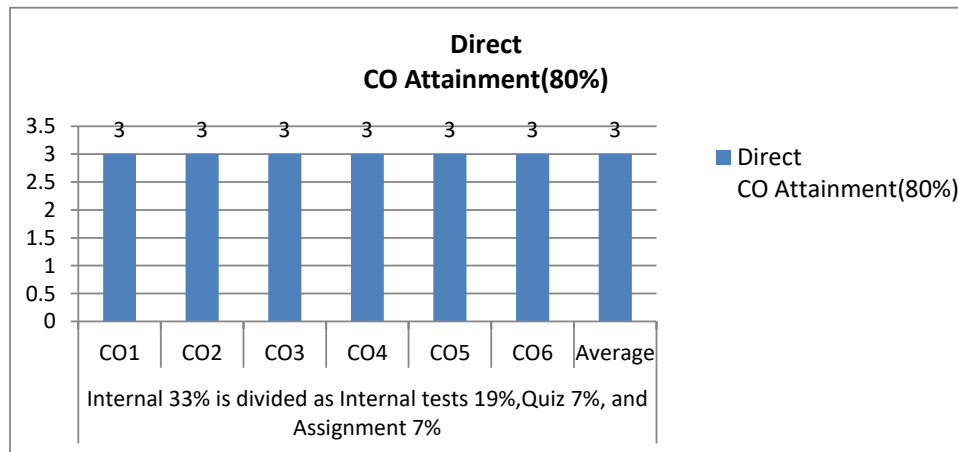

Set Value (50% of the internal test, Quiz, and the Assignment)	1	1	0.5	1.5	1	1	5	0.5	1	1.5	1	0.5	1	1	0.5	5	0.5	1.5	
No.of students attain the set value	255	255	255	255	255	255	255	255	255	255	255	255	255	255	255	255	255	255	234
Percentage of attainment (X)	100.00	100.00	100.00	100.00	100.00	100.00	100.00	100.00	100.00	100.00	100.00	100.00	100.00	100.00	100.00	100.00	100.00	100.00	91.76
Correlation Levels (If $0.5 \leq X < 0.6$ then X=1, Else $0.6 \leq X < 0.7$ then X=2, Else $0.7 \leq X \leq 1$ then X=3)	3	3	3	3	3	3	3	3	3	3	3	3	3	3	3	3	3	3	3
	CO1			CO2			CO3			CO4			CO5			CO6			
DIRECT CO ATTAINMENT	3			3			3			3			3			3			
Direct CO ATTAINMENT																			
University 67% and Internal assessment 33%(because University 100 marks and Internal assessment 50 marks)							Direct CO Attainment(80 %)												
Internal 33% is divided as Internal tests 19%,Quiz 7%, and Assignment 7%							CO1	3											
							CO2	3											
							CO3	3											
							CO4	3											
							CO5	3											
							CO6	3											
							Average	3