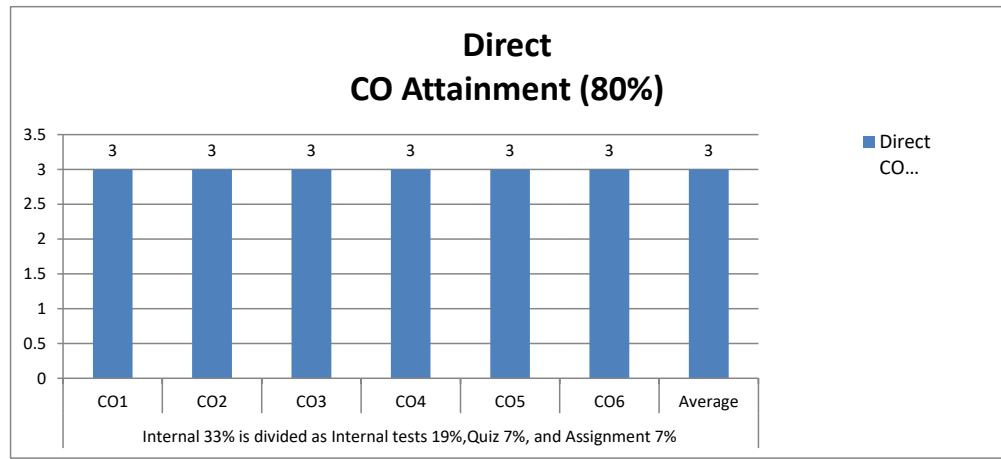

University 67% and Internal assessment 33%(because University 100 marks and Internal assessment 50 marks)							Direct CO Attainment(80%)												
	Internal 33% is divided as Internal tests 19%,Quiz 7%, and Assignment 7%							CO1	3											
								CO2	3											
								CO3	3											
								CO4	3											
								CO5	3											
								CO6	3											
								Average	3