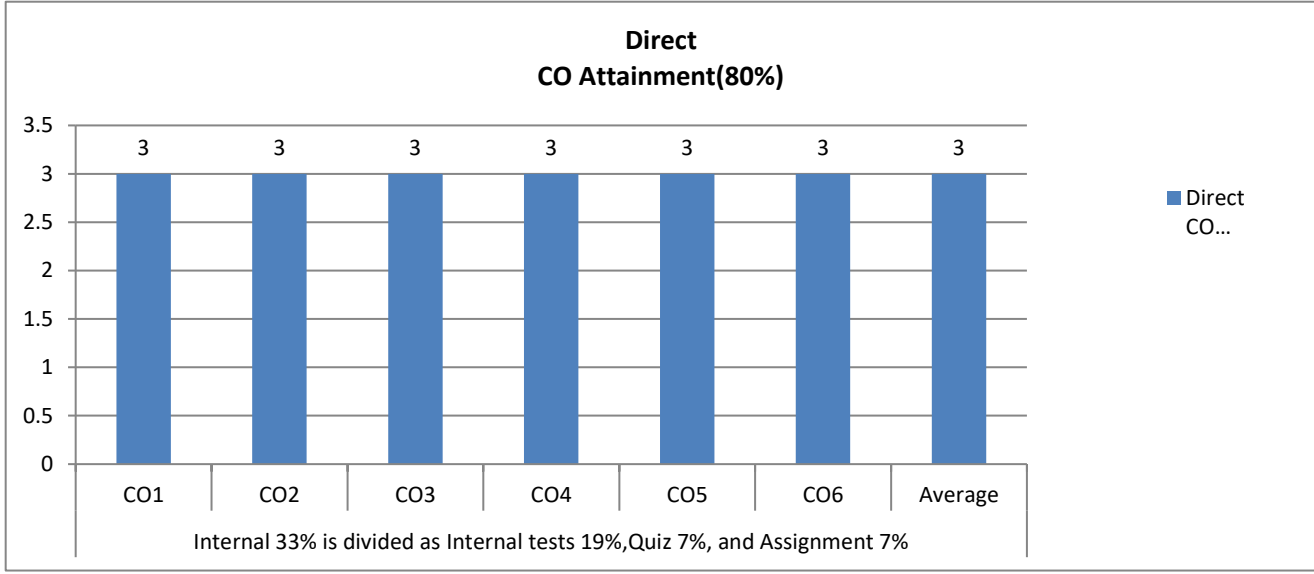

CO2	3											
								CO3	3											
								CO4	3											
								CO5	3											
								CO6	3											

Average 3