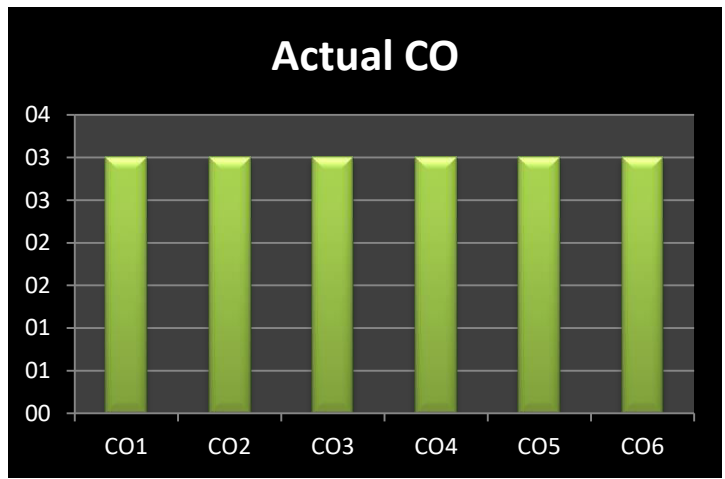

224	2406284236	SULEKHA SWAIN	4	3	3	3	4	3
225	2406284237	SUMEET SOURAV PRADHAN	3	2	5	5	3	5
226	2406284238	SUNIL SAMAL	5	3	4	5	2	2
227	2406284239	SUPRIYO SAMAL	4	4	2	2	4	4
228	2406284240	SUSANDHYA NARAYANI MOHANTY	3	3	4	5	3	3
229	2406284241	SUSANTA KUMAR DAS	5	5	3	3	5	5
230	2406284242	SUSHREE ANANYA DASH	4	4	5	5	2	2
231	2406284243	SUSHREE SUBHASHREE SAHOO	3	3	2	3	3	2
232	2406284244	SUSHREE SUPRITI DASH	5	5	3	3	5	5
233	2406284245	SUSHREEJEETA LENKA	4	4	2	2	4	4
234	2406284246	SUSIL RAJ SINGH	3	3	4	5	3	3
235	2406284247	SUVASRI SUBHASHMITA SAHOO	5	5	3	3	5	5
236	2406284248	SWAPNARANI MAHAPATRA	4	4	5	5	2	2
237	2406284249	SWARAJ KUMAR KHAKHA	3	3	2	3	3	2
238	2406284250	SWEETY MALLICK	5	5	3	3	5	5
239	2406284251	TILOTTAMA MAJHI	4	4	2	2	4	4
240	2406284252	TRUPTI PRANGYA SAHOO	3	3	4	5	3	3
241	2406284253	Y. RAMESH RAO	5	5	3	3	5	5
		Average	3.97	3.69	3.94	3.94	3.60	3.59
			3	3	3	3	3	3

CO	Direct CO Attainment(80%)	Indirect CO Attainment(20%)	Actual CO attainment	Target	Attained/ Not Attained
CO1	3	3	3.0	2	Attained
CO2	3	3	3.0	2	Attained
CO3	3	3	3.0	2	Attained
CO4	3	3	3.0	2	Attained
CO5	3	3	3.0	2	Attained
CO6	3	3	3.0	2	Attained
Avg.			3	2	Attained